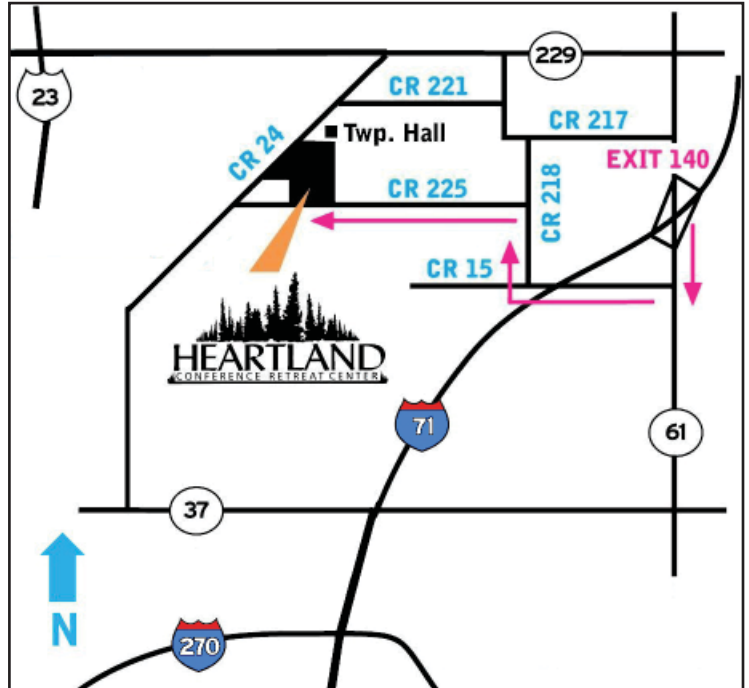

DIRECTIONS TO HEARTLAND

The Heartland Conference Retreat Center is located right off Interstate 71 about 35 minutes north of Columbus. It is only 28 miles from the Columbus I-270 outer belt. This great location makes it easy to get to from all over the state, but is remote enough to provide that “away from it all” feeling.

From I-71

Take Exit 140, Rt. 61 South. Turn right (west) on CR 15. CR 15 will go back over I-71. Turn right (north) on CR 218. Turn left (west) on CR 225. The entrance to Heartland is on the right.

From Route 23

Turn east on Rt. 229 and continue through the town of Ashley. Turn right (south) on CR 24, then left (east) on CR 225. The entrance to Heartland is on the left.

IMPORTANT: BUSES AND RVS CANNOT USE CR 24 TO CR 225 DUE TO LOAD LIMITS.

For Buses and RVs: Instead of turning right (south) on CR 24, continue to CR 218 and then turn right (south). You will come to a sharp left curve. After the curve, turn right to stay on CR 218. Go 1 mile and turn right (west) on CR 225. The entrance to Heartland is on the right.